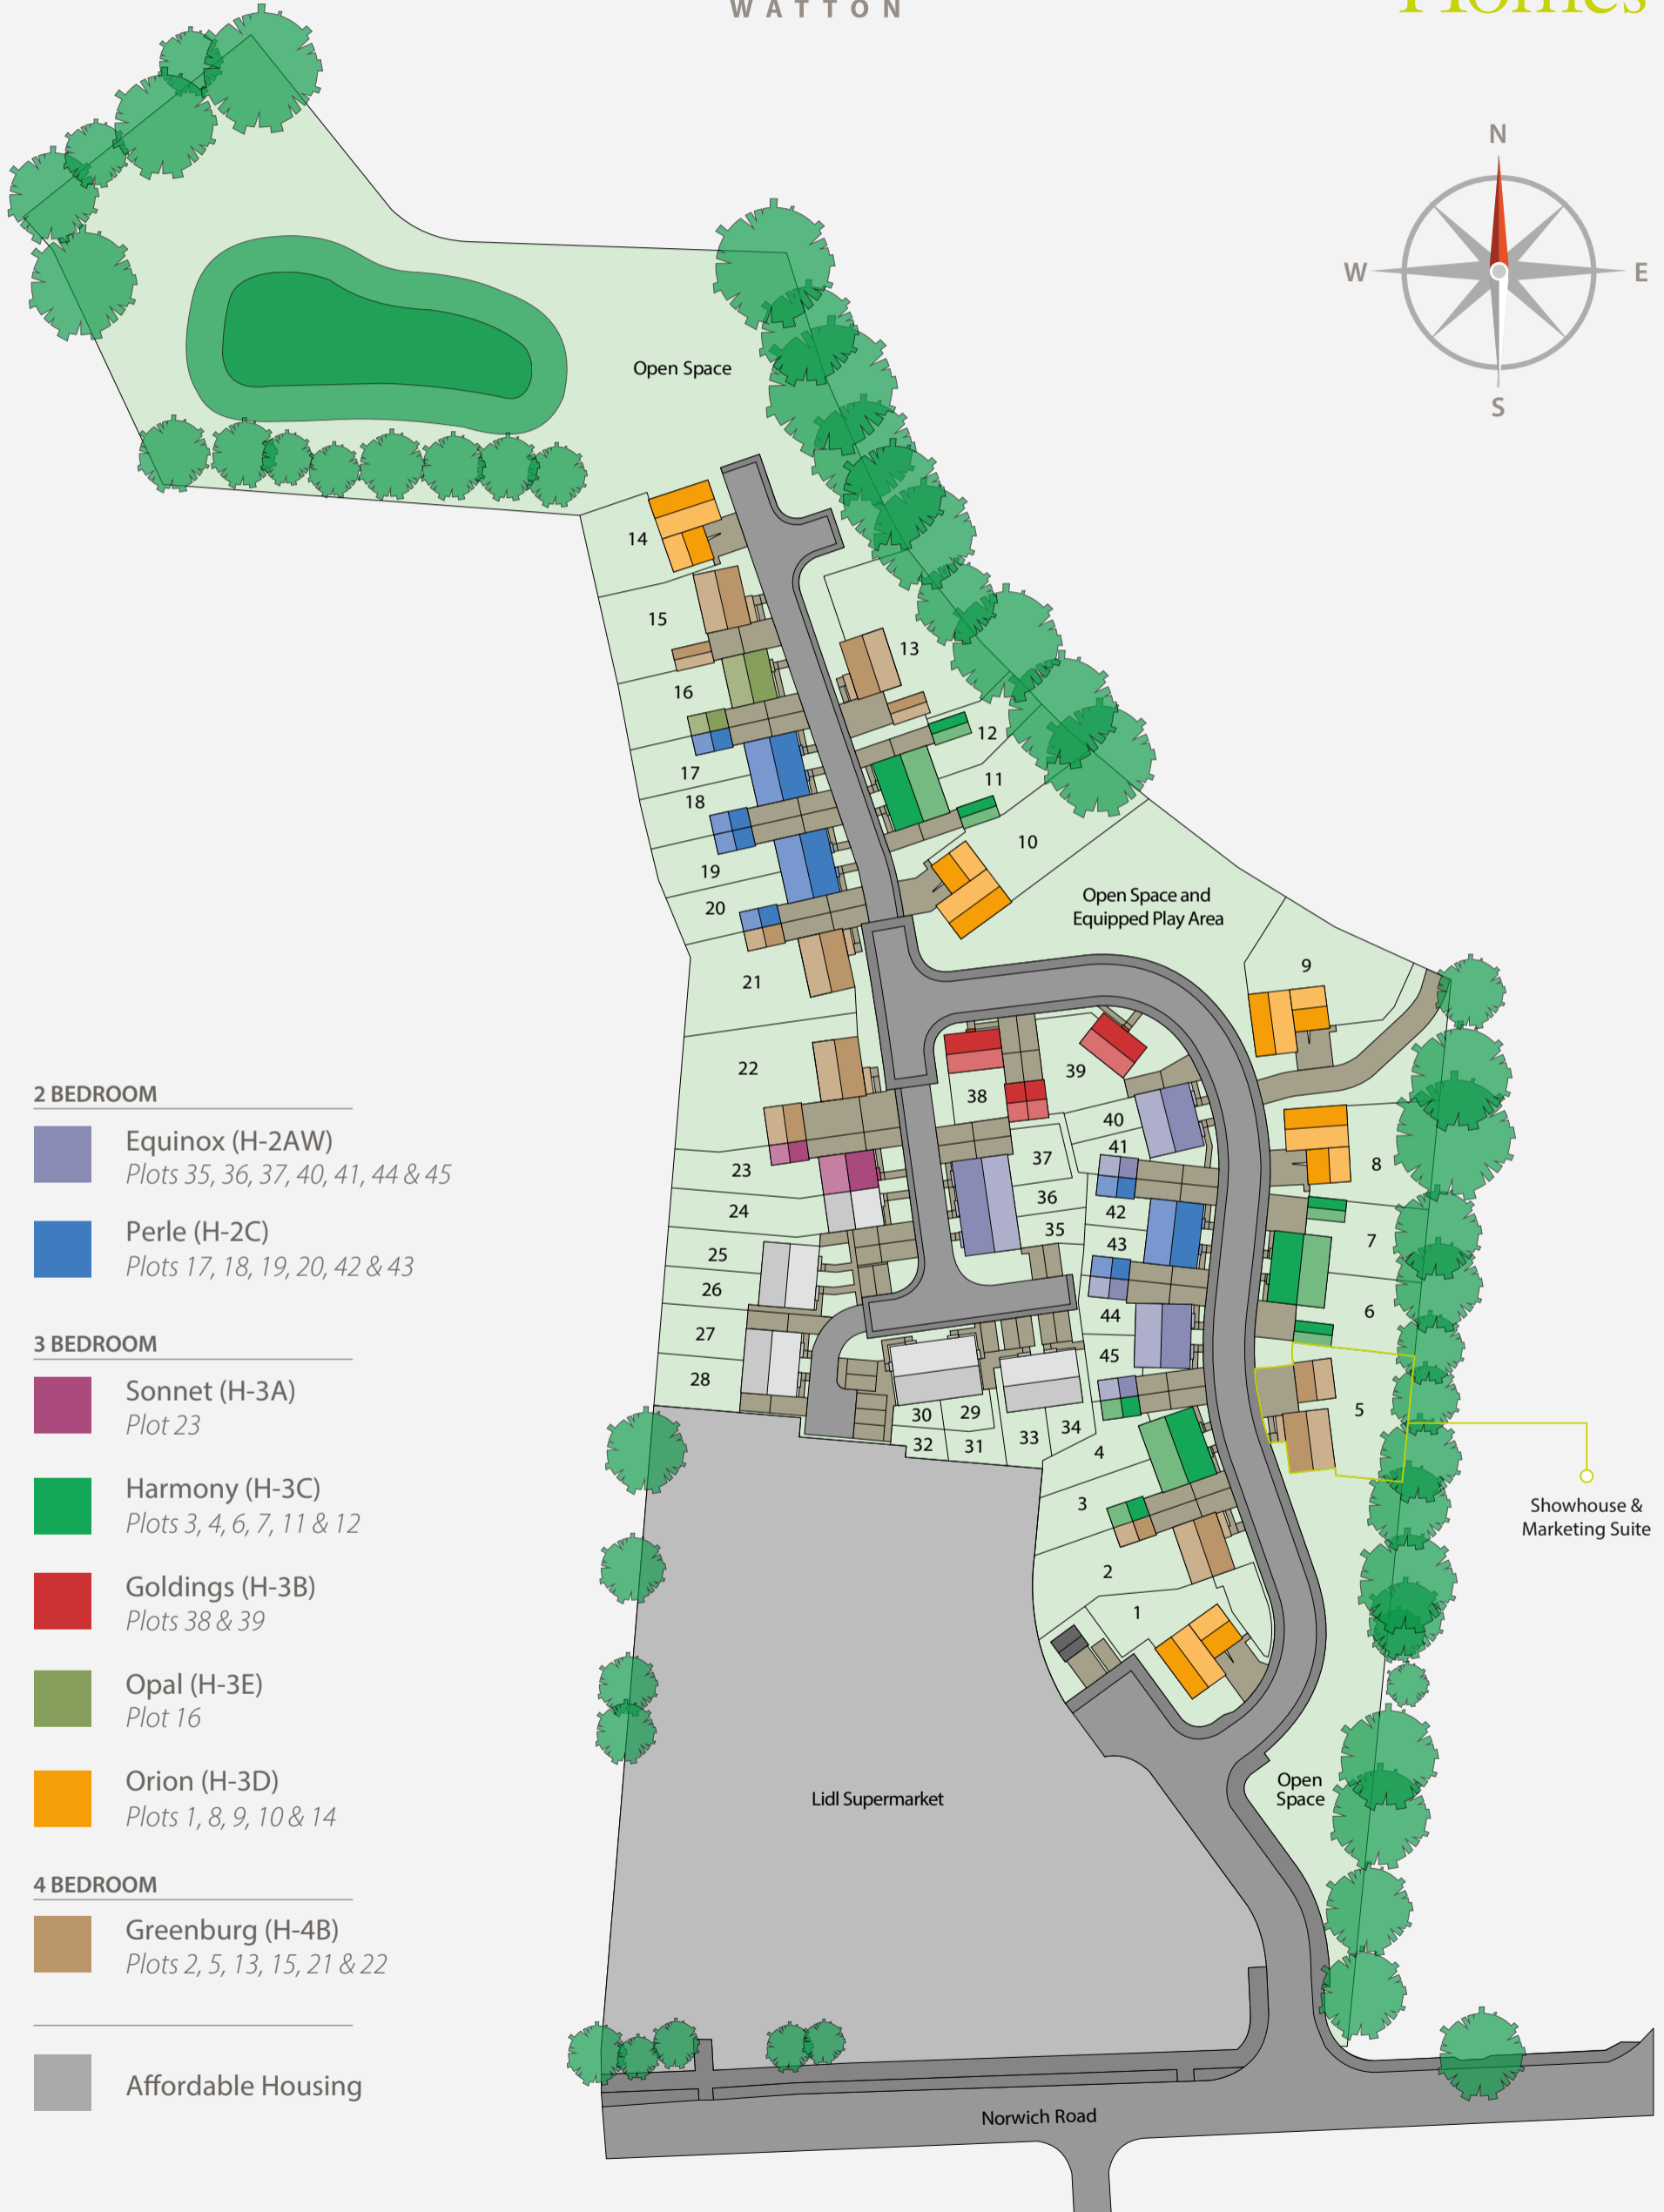

Rokeles Green

WATTON

Abel Homes

2 BEDROOM

- Equinox (H-2AW)
Plots 35, 36, 37, 40, 41, 44 & 45
- Perle (H-2C)
Plots 17, 18, 19, 20, 42 & 43

3 BEDROOM

- Sonnet (H-3A)
Plot 23
- Harmony (H-3C)
Plots 3, 4, 6, 7, 11 & 12
- Goldings (H-3B)
Plots 38 & 39
- Opal (H-3E)
Plot 16
- Orion (H-3D)
Plots 1, 8, 9, 10 & 14

4 BEDROOM

- Greenburg (H-4B)
Plots 2, 5, 13, 15, 21 & 22

- Affordable Housing