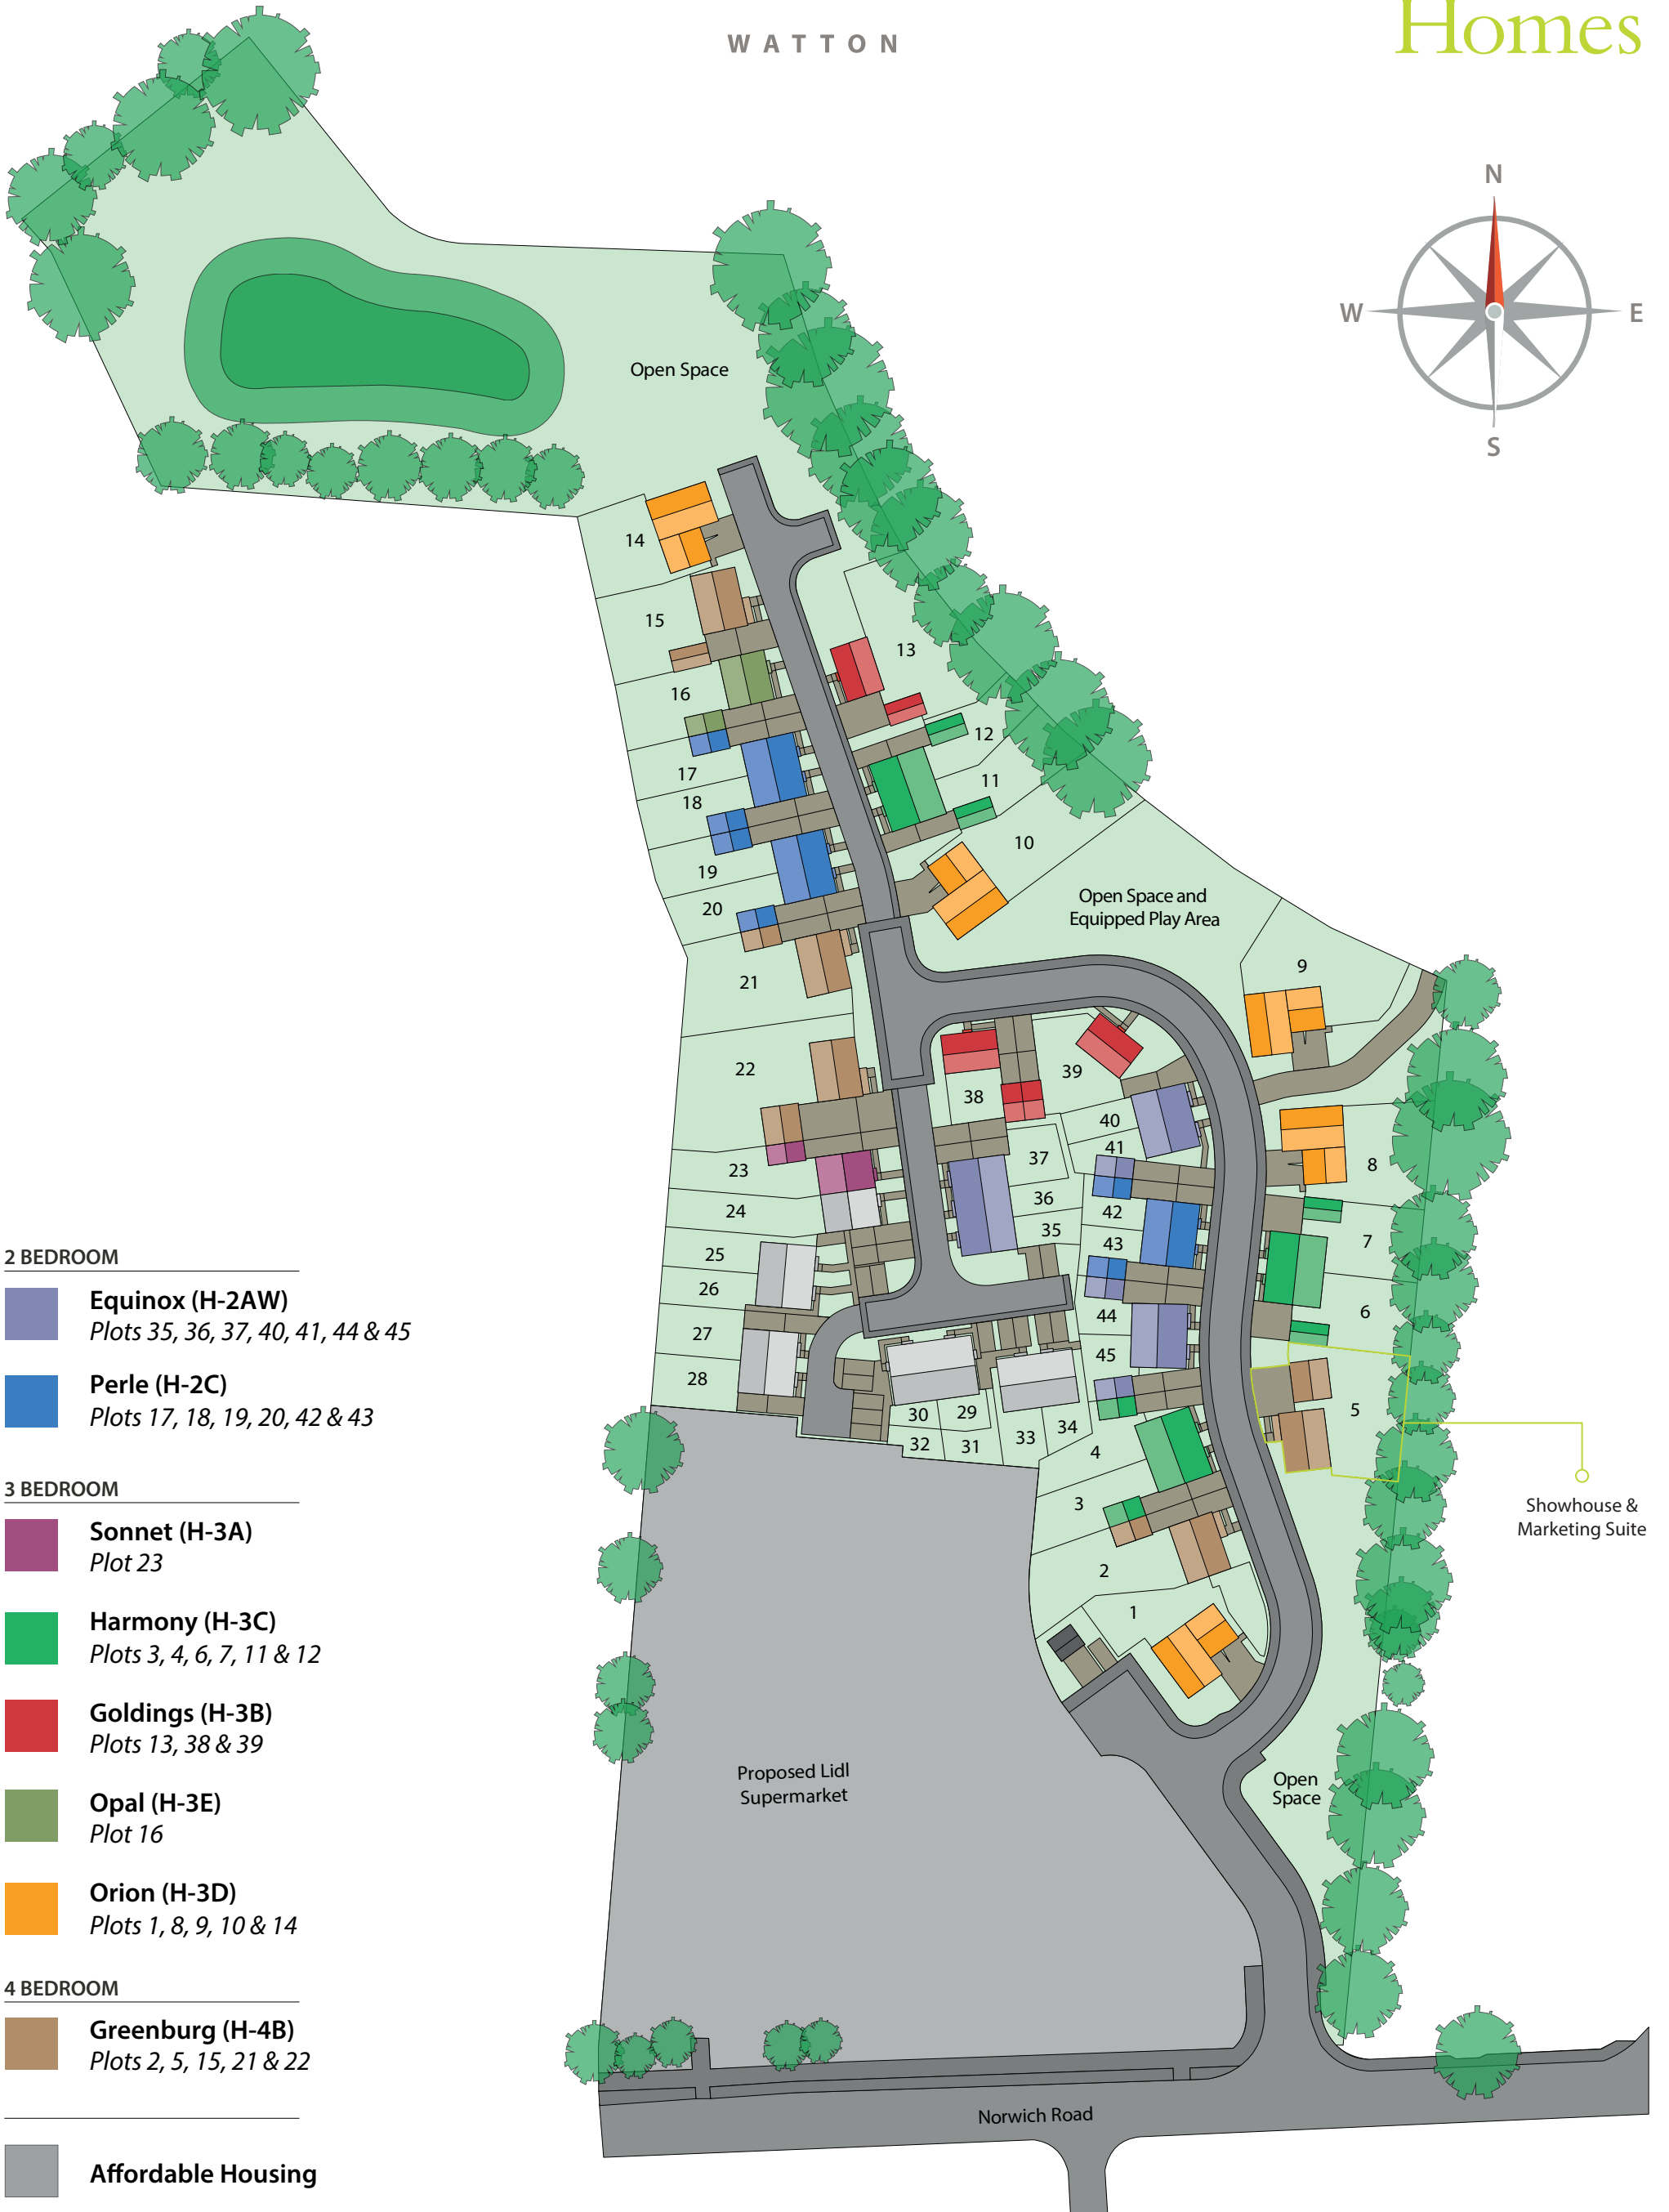

Rokeles Green

WATTON

Abel Homes

2 BEDROOM

- Equinox (H-2AW)**
Plots 35, 36, 37, 40, 41, 44 & 45
- Perle (H-2C)**
Plots 17, 18, 19, 20, 42 & 43

3 BEDROOM

- Sonnet (H-3A)**
Plot 23
- Harmony (H-3C)**
Plots 3, 4, 6, 7, 11 & 12
- Goldings (H-3B)**
Plots 13, 38 & 39
- Opal (H-3E)**
Plot 16
- Orion (H-3D)**
Plots 1, 8, 9, 10 & 14

4 BEDROOM

- Greenburg (H-4B)**
Plots 2, 5, 15, 21 & 22

Affordable Housing